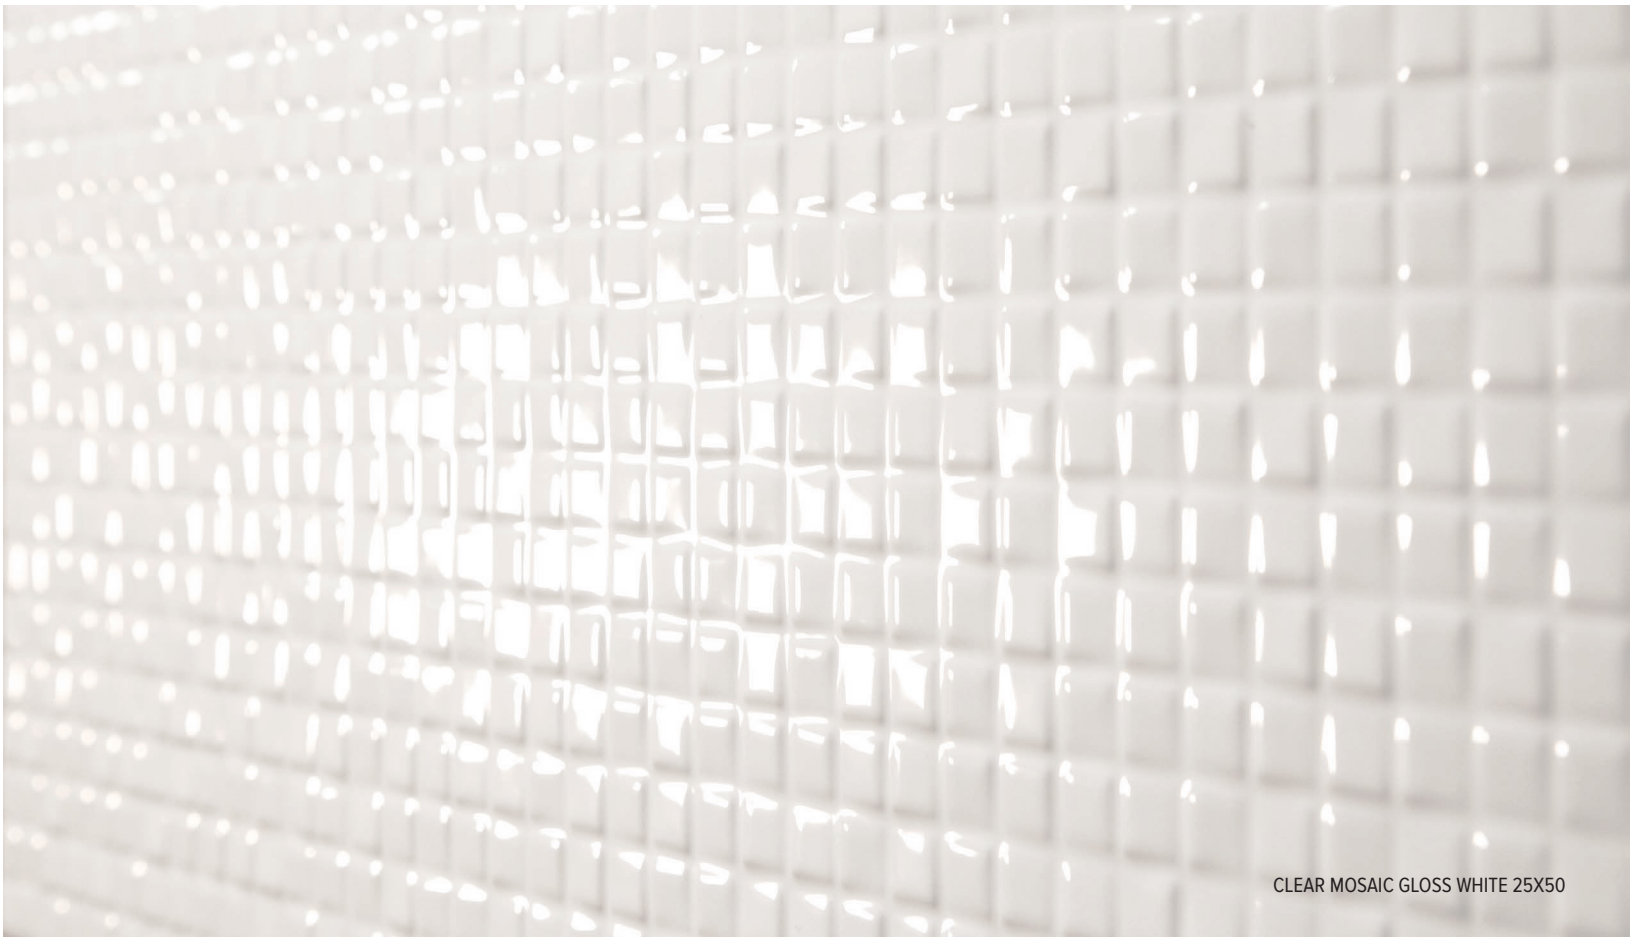

CLEAR MOSAIC GLOSS WHITE 25X50