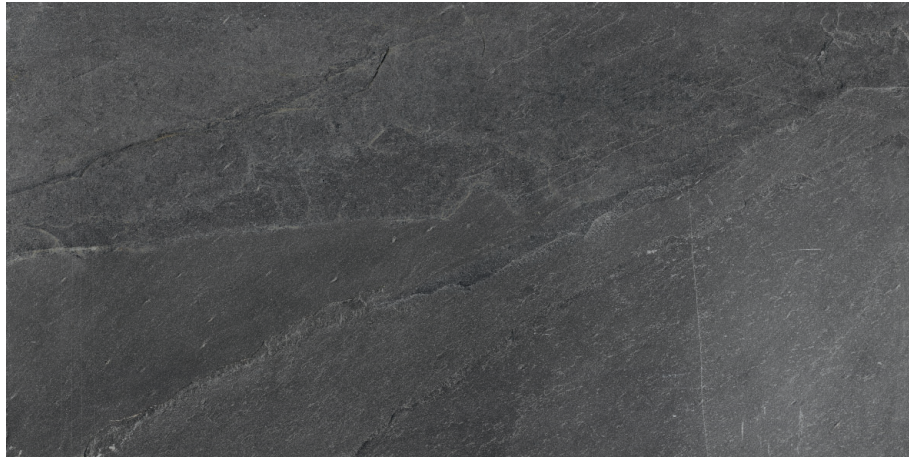

222112

M30

L. BRUSHED GOLD 0.5x120

151304

P21

L. BRUSHED GREY 0.5x120

151303

P19